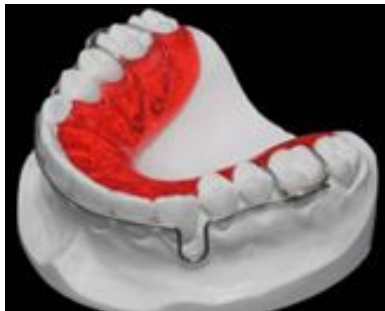

Soft Silencer

Standard Begg Retainer

Hawley Retainer

Nance Appliance

Modified Begg Retainer

Lingual Arch Space Maintainer

Soldered Hawley Retainer

Spring Hawley

Screw Appliance

EMA Sleep Appliance

Space Maintainer

Ortho Products